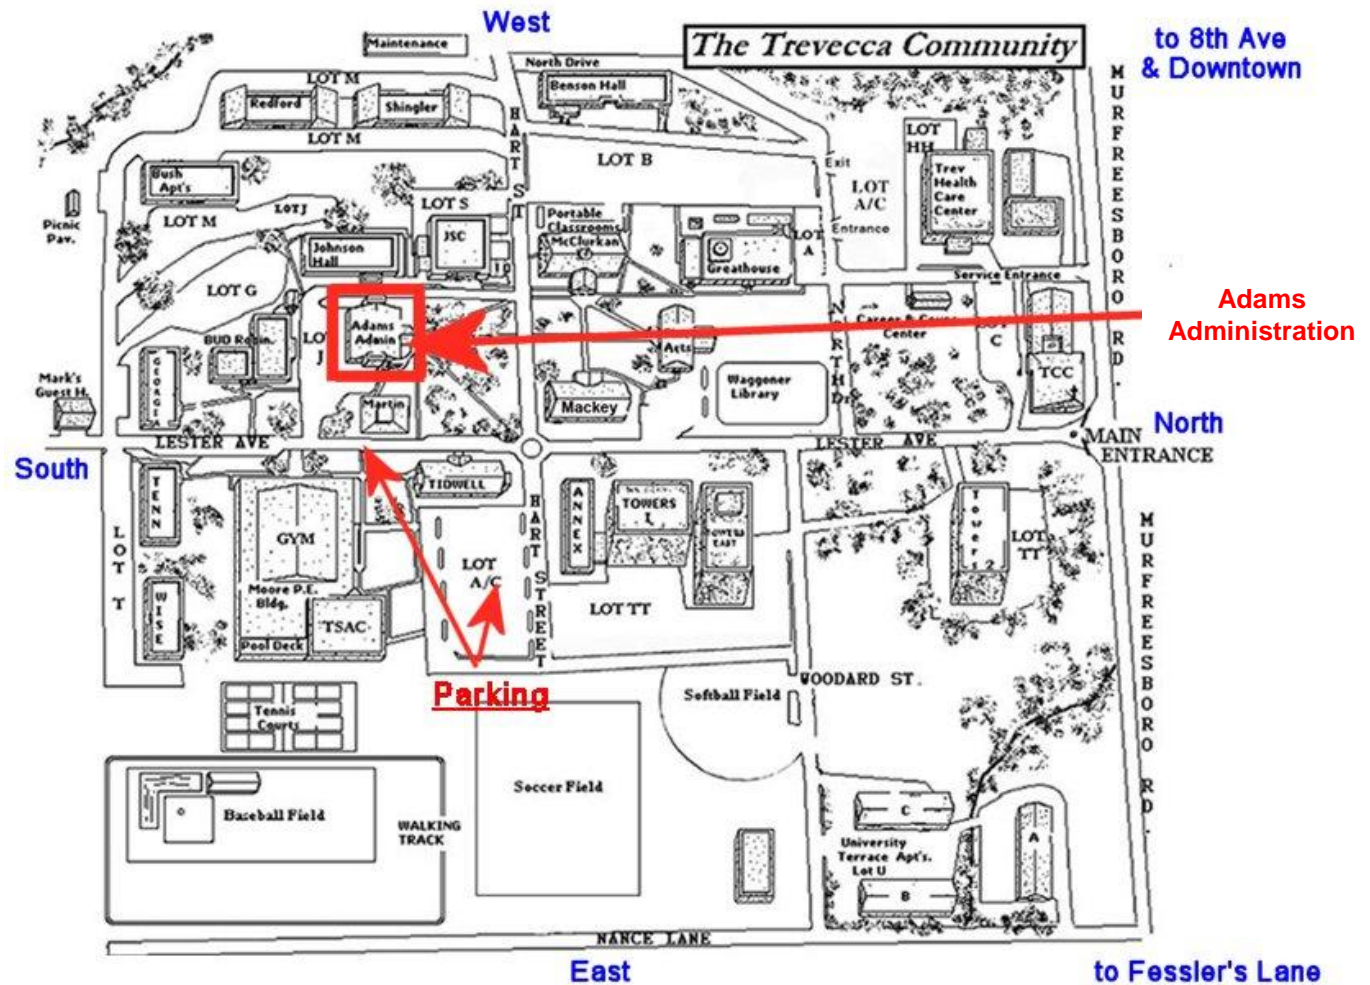

From the Main Entrance, continue on Lester Avenue to the top of the hill. Turn right into the roundabout, and turn right at the next opportunity in the roundabout. Visitor parking can be found in front of the Martin Building, the first building on your right. Parking is available along Lester Avenue (visitor parking) or in the A/C Lot behind Tidwell.

Information Technology Services is located in the Adams Administration building (see campus map at right), basement level. The basement level may be accessed by an entrance at the front of the Adams building which leads to the 1<sup>st</sup> Floor, or a second entrance on the West side leads directly to the Basement level.